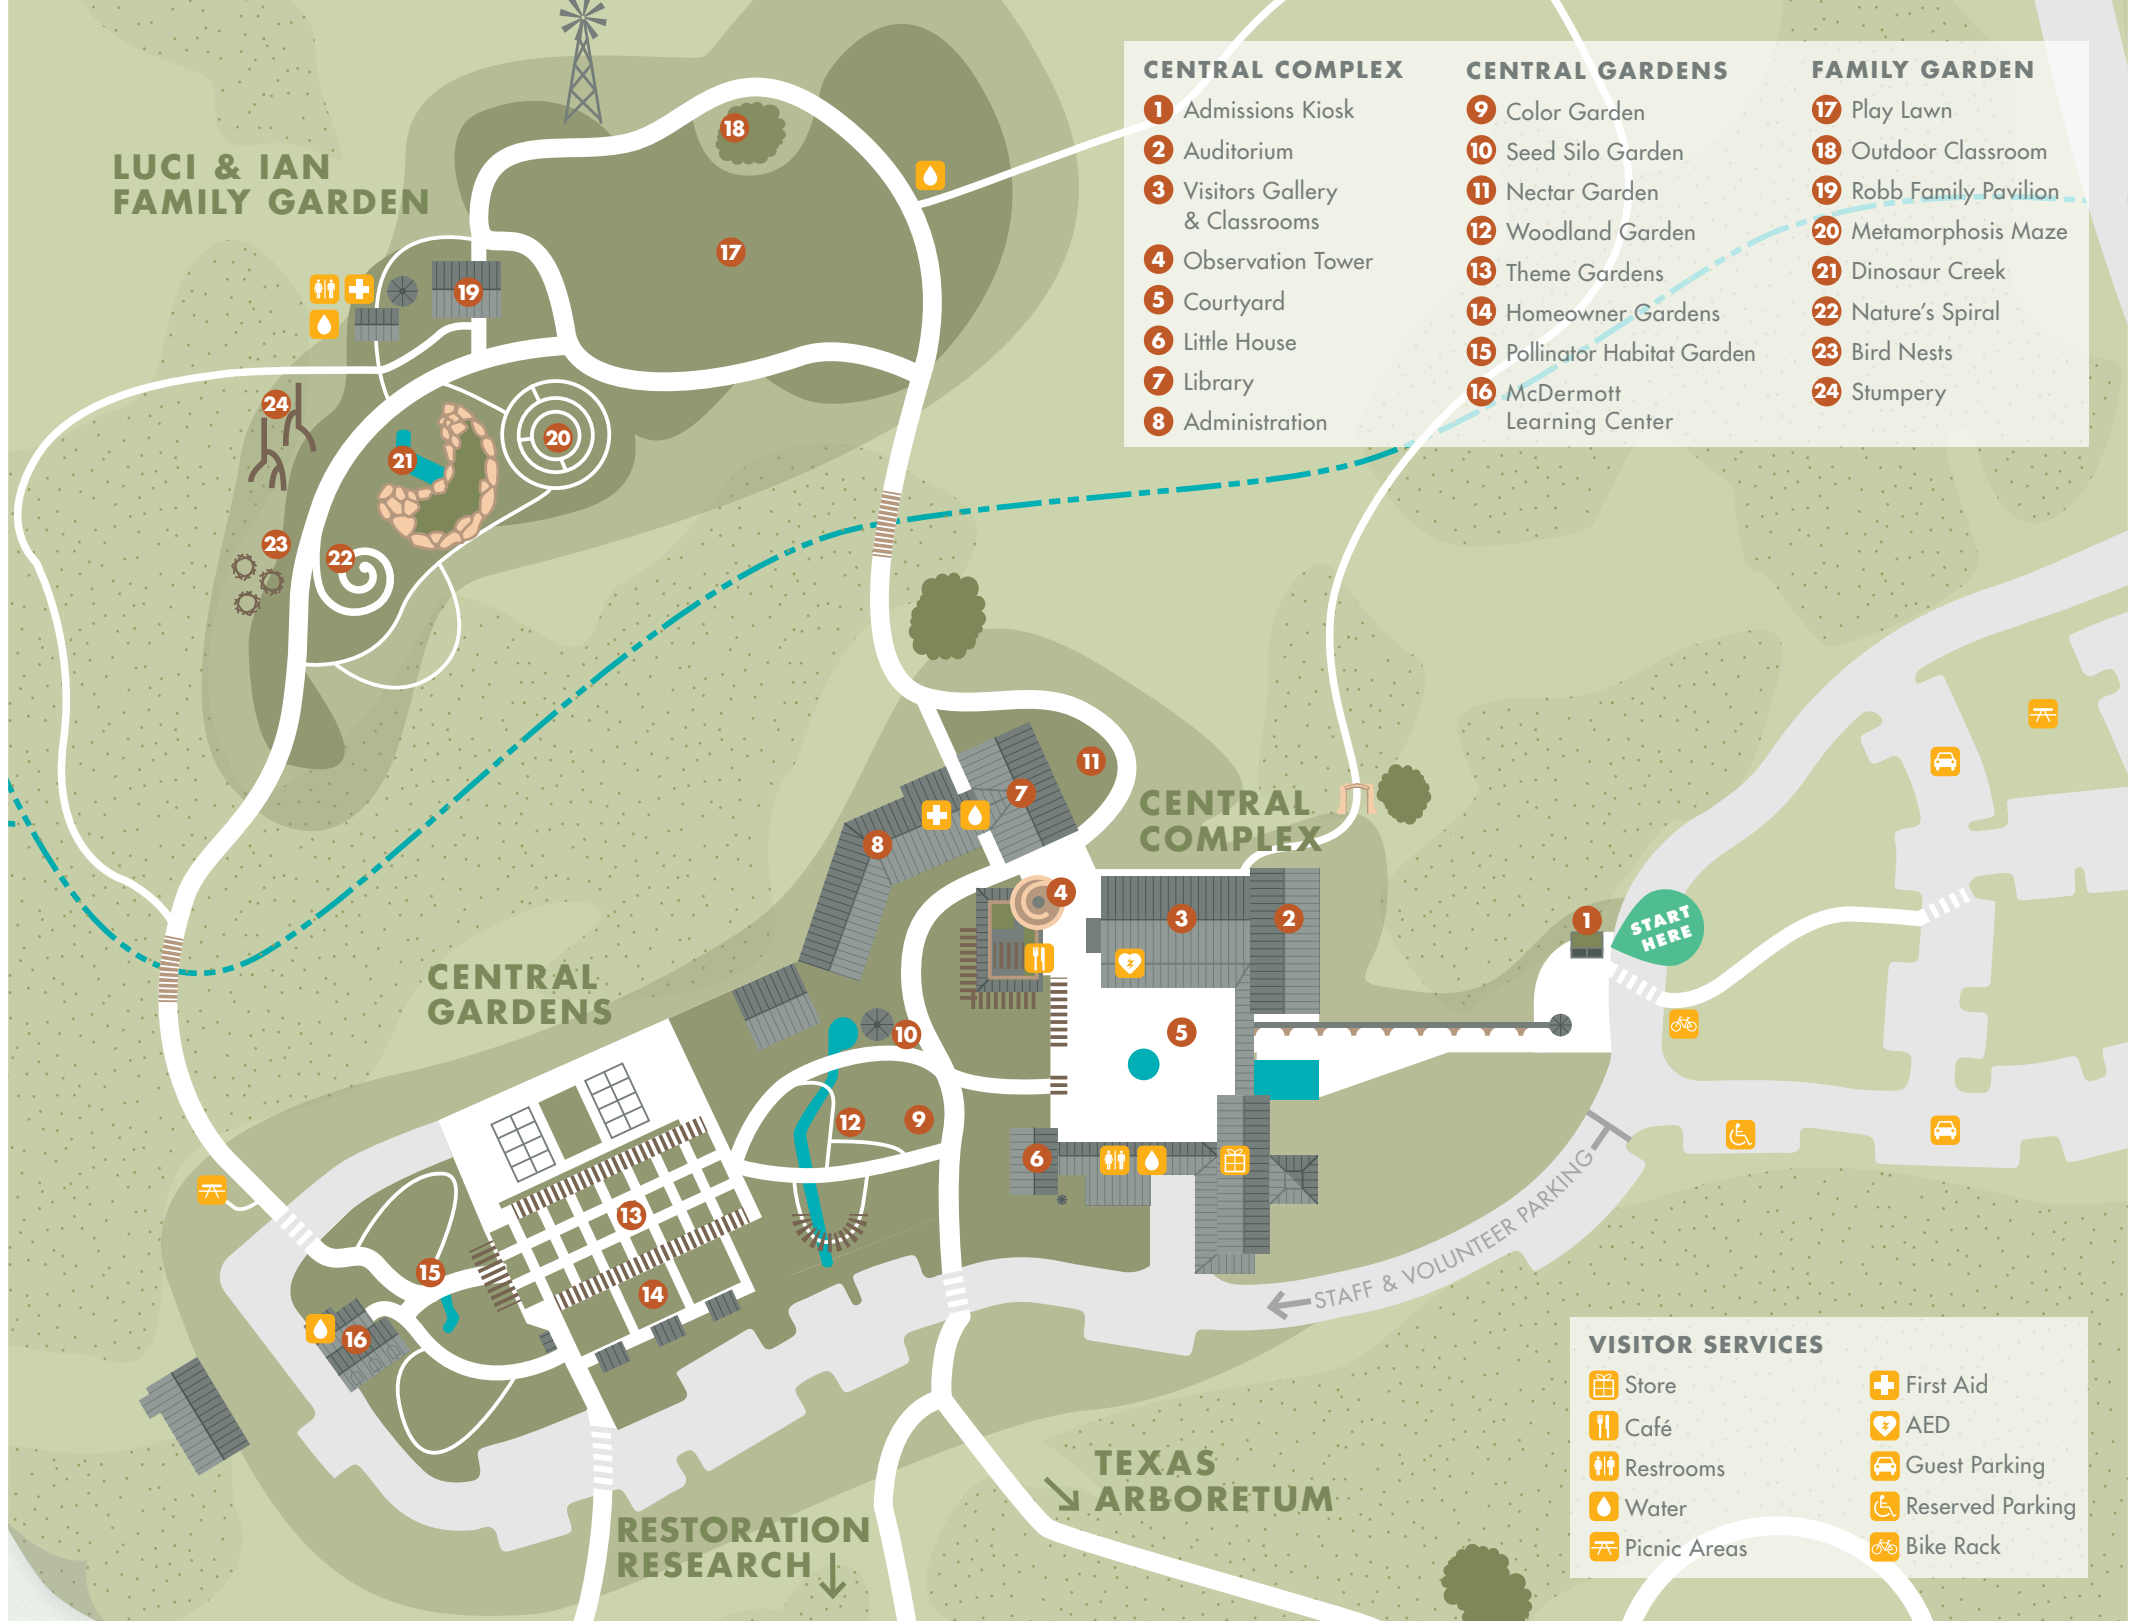

LUCI & IAN FAMILY GARDEN

CENTRAL COMPLEX

- 1 Admissions Kiosk
- 2 Auditorium
- 3 Visitors Gallery & Classrooms
- 4 Observation Tower
- 5 Courtyard
- 6 Little House
- 7 Library
- 8 Administration

CENTRAL GARDENS

- 9 Color Garden
- 10 Seed Silo Garden
- 11 Nectar Garden
- 12 Woodland Garden
- 13 Theme Gardens
- 14 Homeowner Gardens
- 15 Pollinator Habitat Garden
- 16 McDermott Learning Center

FAMILY GARDEN

- 17 Play Lawn
- 18 Outdoor Classroom
- 19 Robb Family Pavilion
- 20 Metamorphosis Maze
- 21 Dinosaur Creek
- 22 Nature's Spiral
- 23 Bird Nests
- 24 Stumpery

CENTRAL GARDENS

CENTRAL COMPLEX

TEXAS ARBORETUM

RESTORATION RESEARCH

VISITOR SERVICES

- | | |
|--------------|------------------|
| Store | First Aid |
| Café | AED |
| Restrooms | Guest Parking |
| Water | Reserved Parking |
| Picnic Areas | Bike Rack |